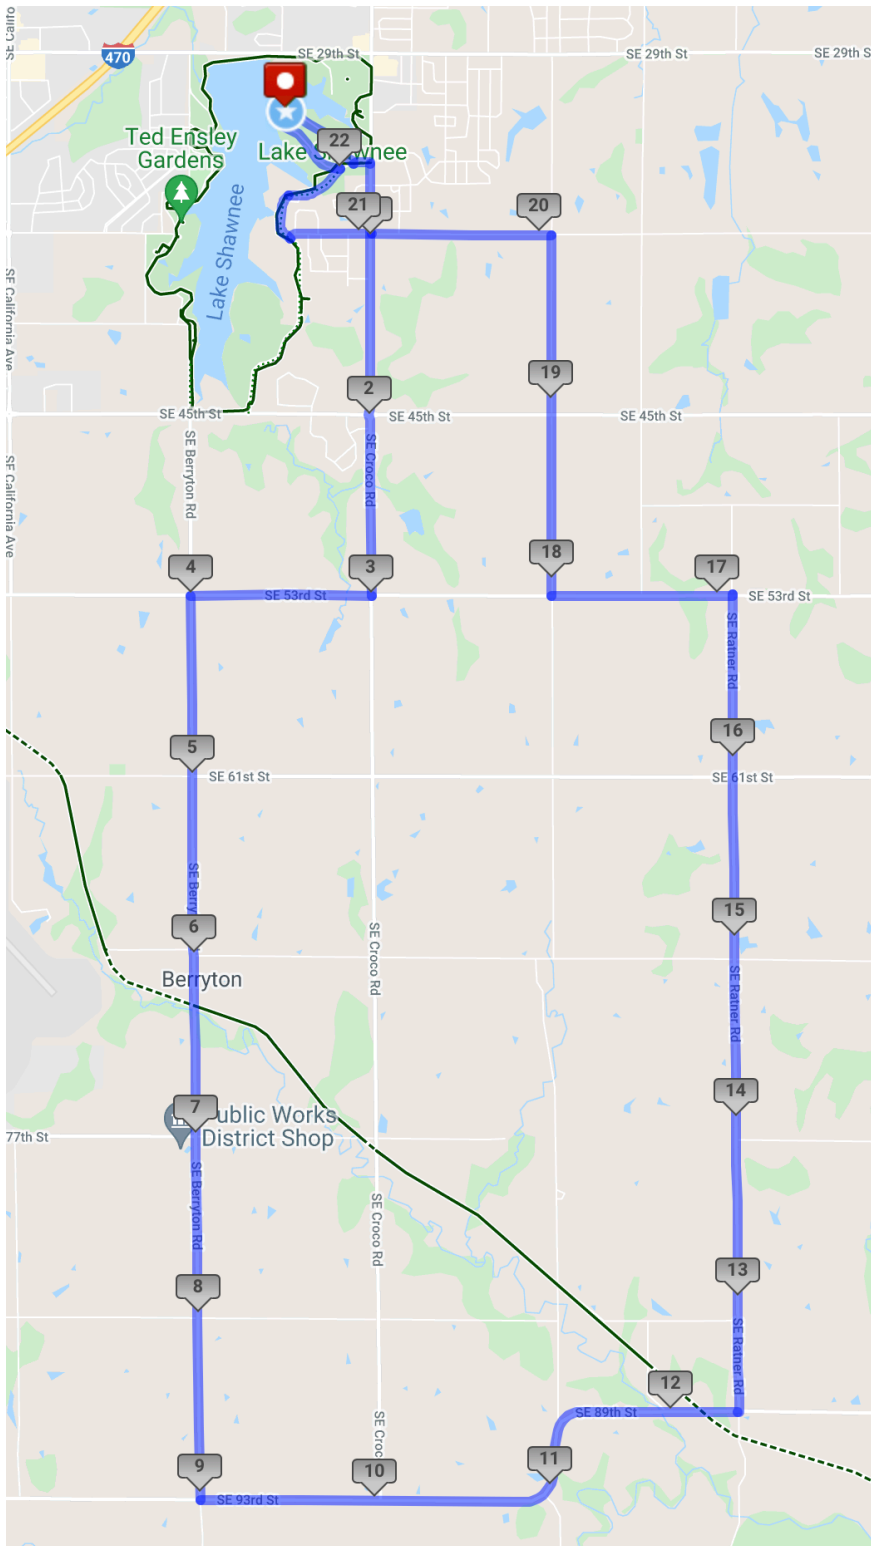

# Labor Day South 2021

- 0 mi Head northeast on SE Tinman Cir toward SE Croco Rd
- 0.58 mi Turn right onto SE Croco Rd.  
Head south on SE Croco Rd toward SE 53rd St
- 2.99 mi Turn right onto SE 53rd St  
Head west on SE 53rd St toward SE Berryton Rd
- 4 mi Head south on SE Berryton Rd toward toward SE 93rd St
- 9.02 mi Turn left and head east onto SE 93rd St  
Continue onto SE 89th St
- 12.37 mi Head east on SE 89th St toward SE Ratner Rd
- 12.38 mi Turn left onto SE Ratner Rd  
Head north on SE Ratner Rd toward SE 53rd St
- 16.92 mi Turn left and head west onto SE 53rd St
- 17.91 mi Head north on SE Paulen Rd toward SE 37th St
- 19.92 mi Head west on SE 37th St toward SE Croco Rd
- 20.93 mi Head west on SE 37th St across SE Croco Rd toward SE  
Edge Rd
- 21.39 mi Turn right onto SE East Edge Rd
- 21.67 mi Head north on SE East Edge Rd toward Lake Dr
- 22 mi Head northwest on SE Tinman Cir
- 22.5 mi Destination