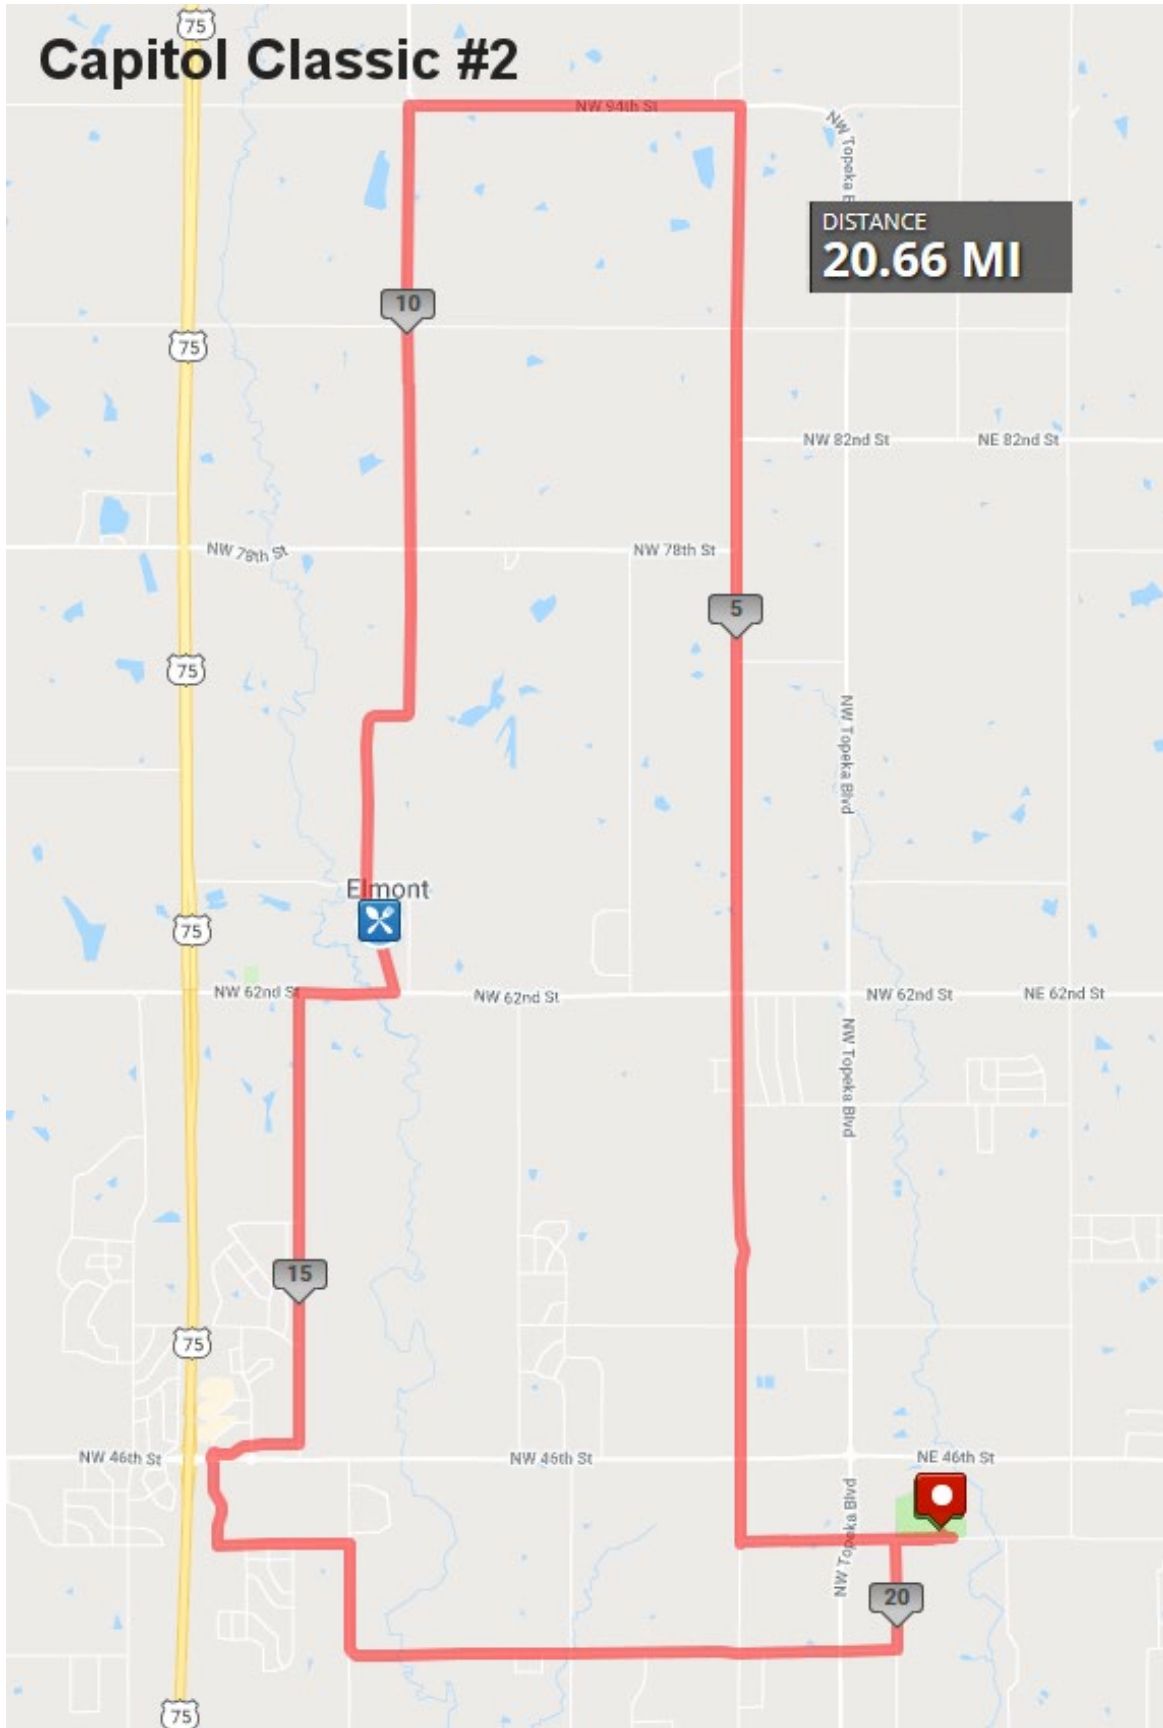

# Capitol Classic #2

DISTANCE  
**20.66 MI**

## # 2

Exit heading south from SN Co North park  
 West on 43<sup>rd</sup> St to Rochester Rd  
 North on Rochester Rd to 94<sup>th</sup> St  
 West on 94<sup>th</sup> to Wilson Rd  
 South on Wilson Rd to 72<sup>nd</sup> St  
 West on 72<sup>nd</sup> St to Elmont Rd  
 South on Elmont Rd to Elmont Elementary School  
 SAG # 2  
 South on Elmont Rd to 62<sup>nd</sup> St  
 West on 62<sup>nd</sup> St to Button Rd  
 South on Button Rd to Hunters Ridge Terr  
 West on Hunters Ridge Terr to Oakley  
 South on Oakley to 43<sup>rd</sup>  
 East on 43<sup>rd</sup> to Button Rd  
 South on Button Rd to 39<sup>th</sup>  
 East on 39<sup>th</sup> to Kansas  
 North on Kansas to 43<sup>rd</sup> St  
 East on 43<sup>rd</sup> St to SN Co North Park (east entrance)  
 North to SuperSAG