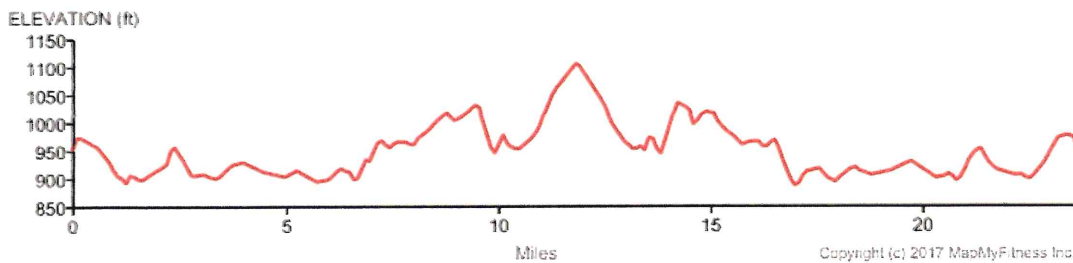

Capitol Classic Short

Distance: 23.65 mi

Elevation Gain: 816 ft

Elevation Max: 1,108 ft

Notes

0.00 mi Head east on SW 10th Ave toward SW Jackson St

- 0.16 mi** Turn left onto S Kansas Ave
- 0.16 mi** Head north on S Kansas Ave toward SW 9th St
- 0.58 mi** Turn left onto SW 6th Ave
- 0.58 mi** Head east on SW 6th Ave toward S Kansas Ave
- 0.90 mi** Head east on SE 6th Ave toward SE Jefferson St
- 1.00 mi** Head east on SE 6th Ave toward SE 7th St
- 1.16 mi** Head east on SE 6th Ave toward SE 7th St
- 1.19 mi** Turn right onto SE 7th St
- 1.21 mi** Turn left toward Shunga Trail
- 1.23 mi** Turn left onto Shunga Trail Destination will be on the right
- 1.33 mi** Head southwest on Shunga Trail toward SE 6th Ave
- 1.33 mi** Turn left onto SE 6th Ave Destination will be on the right
- 1.59 mi** Head east on SE 6th Ave toward SE Locust St Destination will be on the left
- 1.82 mi** Head east on SE 6th Ave toward SE Liberty St Destination will be on the left
- 2.19 mi** Head east on SE 6th Ave toward SE Gray St
- 2.32 mi** Head east on SE 6th Ave toward SE Highland Ave Destination will be on the left
- 2.69 mi** Head west on SE 6th Ave toward SE Tefft St
- 2.70 mi** Turn right onto SE Tefft St Destination will be on the right
- 3.20 mi** Head north on SE Tefft St toward SE 2nd St
- 3.20 mi** Turn right onto SE 2nd St Destination will be on the right
- 3.96 mi** Head east on SE 2nd St toward NE Croco Rd
- 4.44 mi** Head east on SE 2nd St toward NE Croco Rd
- 5.23 mi** Head east on SE 2nd St toward NE Goodell Rd
- 6.41 mi** Slight left to stay on SE 2nd St Destination will be on the right
- 6.98 mi** Head east on SE 2nd St toward SE Dupont Rd
- 6.98 mi** Turn right onto SE Dupont Rd
- 7.99 mi** Turn right to stay on SE Dupont Rd Destination will be on the left
- 7.99 mi** Head northeast on SE Dupont Rd toward SE 10th St
- 7.99 mi** Turn right onto SE 10th St Destination will be on the right
- 8.47 mi** Head east on SE 10th St toward SE Shawnee Heights Rd
- 8.48 mi** Turn right onto SE Shawnee Heights Rd Destination will be on the right