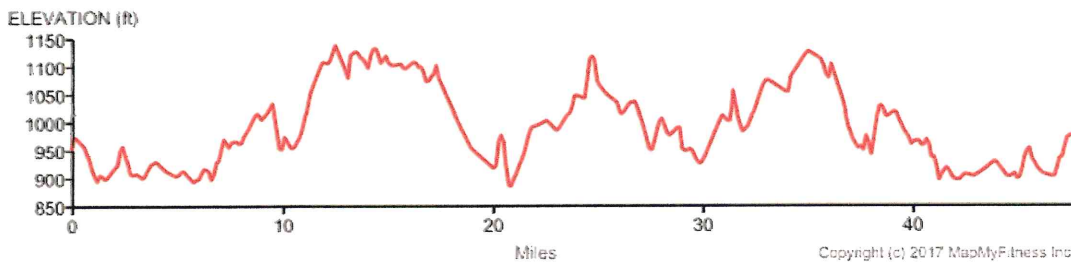

Capitol Classic Medium

Distance: 47.83 mi

Elevation Gain: 1,690 ft

Elevation Max: 1,139 ft

Notes

0.00 mi Head east on SW 10th Ave toward SW Jackson St