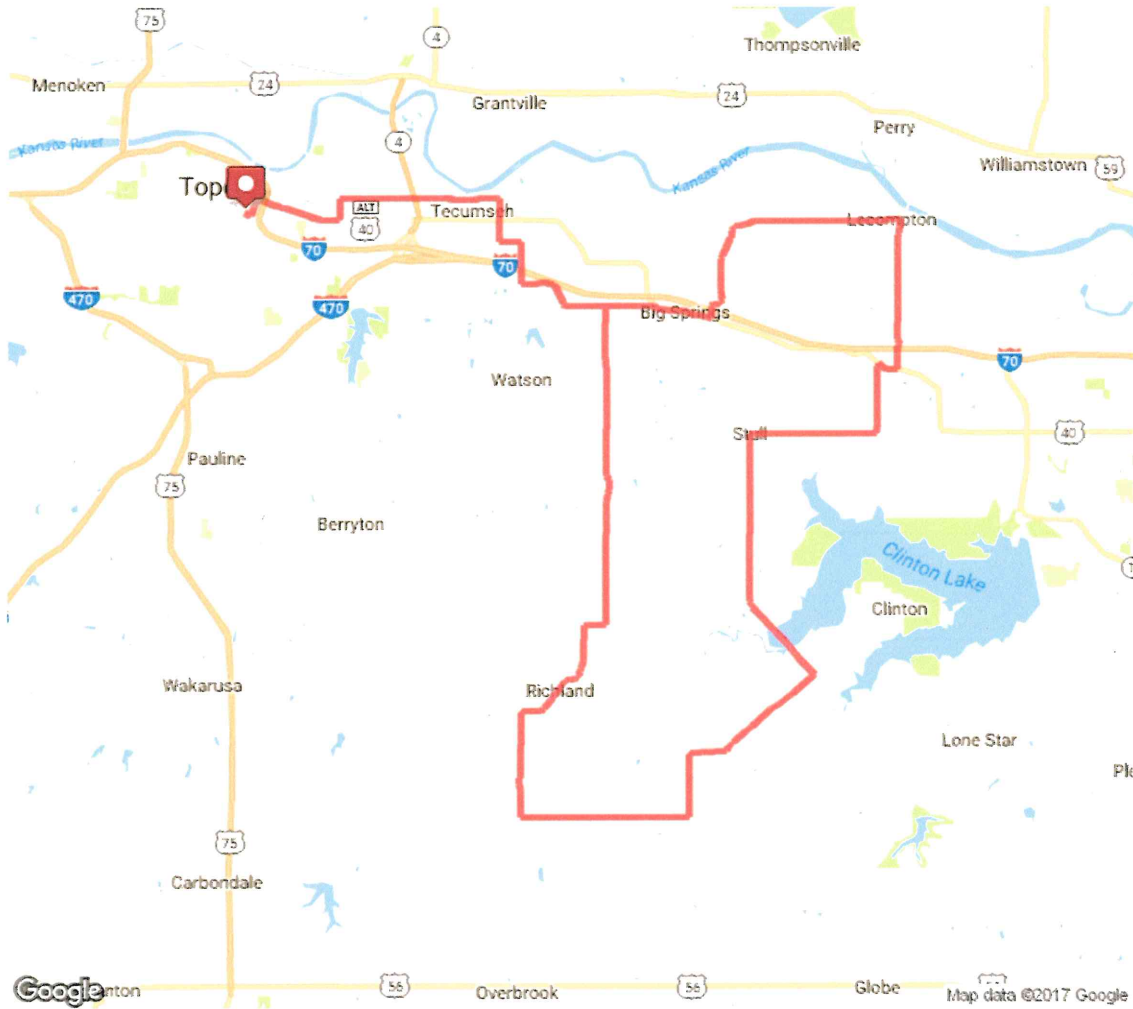

Capitol Classic

Distance: 71.37 mi

Elevation Gain: 2,580 ft

Elevation Max: 1,139 ft

Notes

0.00 mi Head east on SW 10th Ave toward SW Jackson St