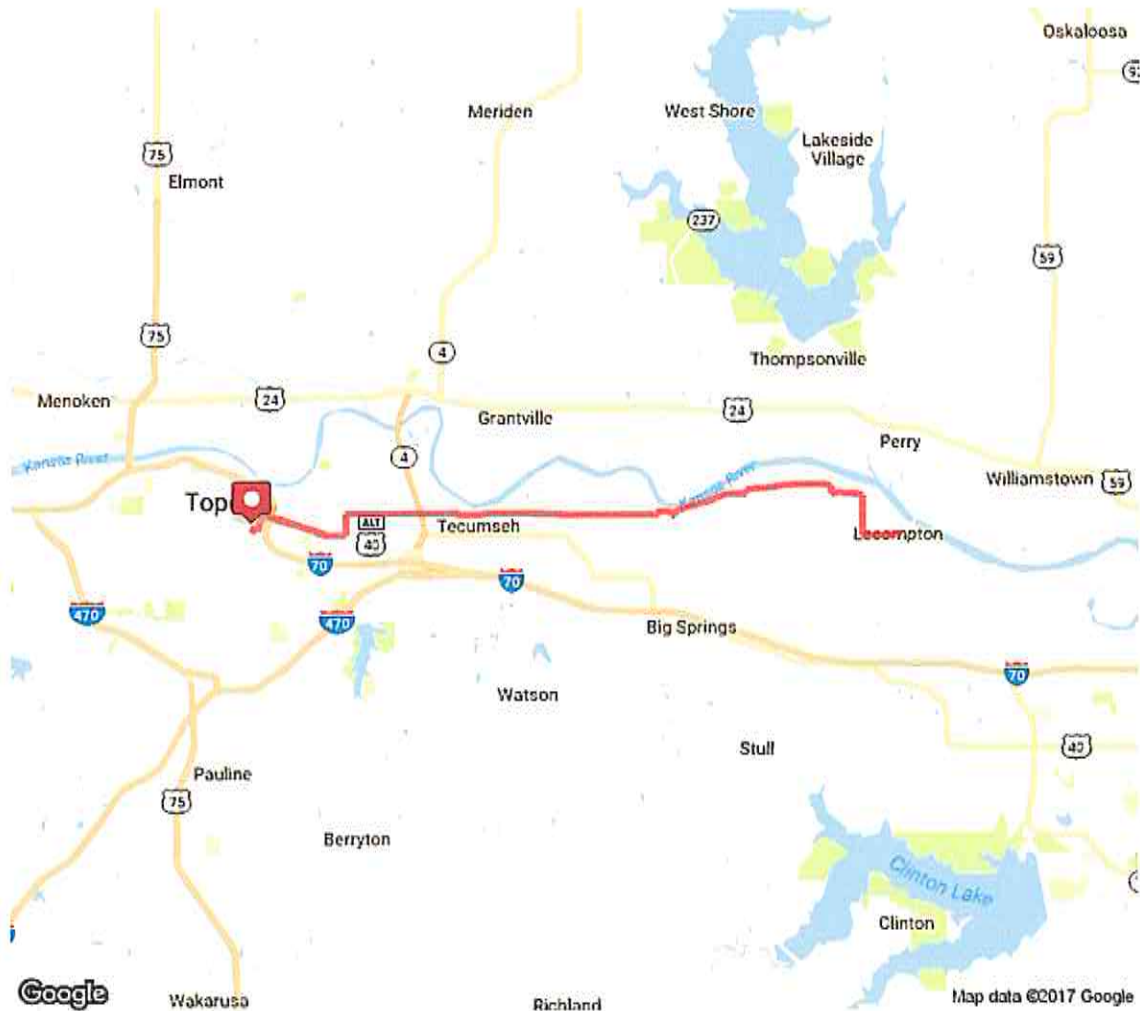

Capitol Classic Gravel

Distance: 35.59 mi
Elevation Gain: 1,824 ft
Elevation Max: 1,028 ft

Notes

0.00 mi Head east on SW 10th Ave toward SW Jackson St